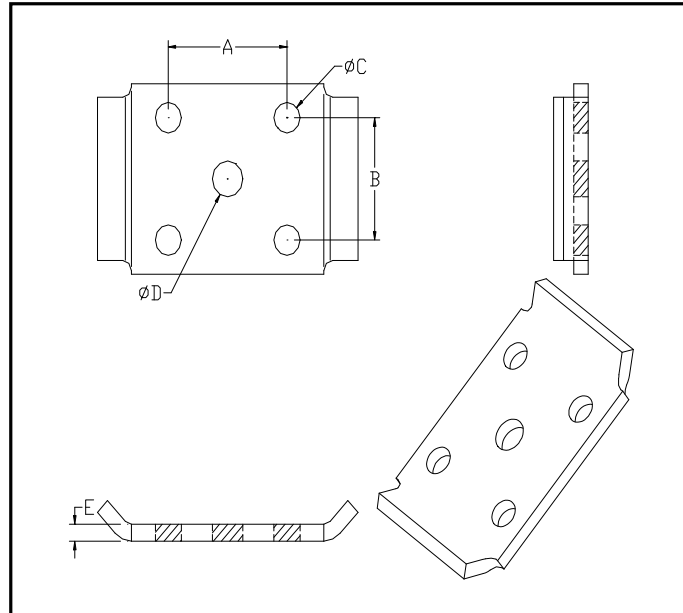

## TIE PLATE PRODUCTS AS OF 12/1/2008

### TYPE 1

PART #	TYPE	A	B	C	D	E
PS-TP1	1	2.313"	2.313"	0.563"	0.660"	0.250"
PS-TP2	1	2.563"	2.250"	0.563"	0.660"	0.250"
PS-TP7	1	2.56"	2.25"	.562"	.660"	.3"
PSTP14	1	2.19"	2.19"	.406"	.625"	.25"

## TIE PLATE PRODUCTS AS OF 12/1/2008

**TYPE 2**

PART #	TYPE	A	B	C	D	E
PS-TP3	2	2.938"	2.313"	.563"	.660"	.250"
PS-TP4	2	3.563"	2.313"	.563"	.660"	.250"
PS-TP5	2	3.563"	2.563"	.563"	.660"	.250"
PS-TP6	2	2.656"	2.460"	.562"	.660"	.220"
PS-TP12	2	3.625"	2.630"	.625"	.688"	.250"
PS-TP13	2	2.690"	2.630"	.625"	.688"	.250"
PS-TP15	2	4.130"	2.630"	.690"	.690"	.375"
PS-TP16	2	3.250"	2.630"	.625"	.660"	.250"
PS-TP17	2	2.060"	2.310"	.530"	.630"	.250"
PS-TP18	2	2.380"	2.380"	.630"	.630"	.250"