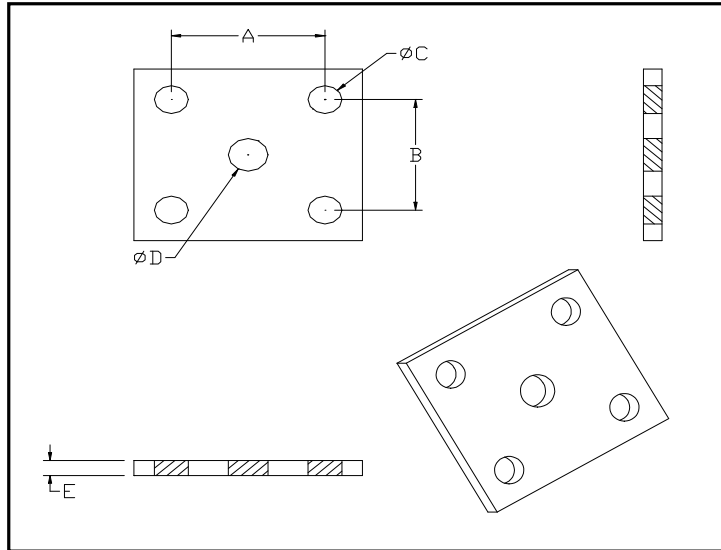

## TIE PLATE PRODUCTS AS OF 12/1/2008

### TYPE 1

PART #	TYPE	A	B	C	D	E
PS-TP1	1	2.313"	2.313"	0.563"	0.660"	0.250"
PS-TP2	1	2.563"	2.250"	0.563"	0.660"	0.250"
PS-TP7	1	2.56"	2.25"	.562"	.660"	.3"
PSTP14	1	2.19"	2.19"	.406"	.625"	.25"

## TIE PLATE PRODUCTS AS OF 12/1/2008

**TYPE 2**

PART #	TYPE	A	B	C	D	E
PS-TP3	2	2.938"	2.313"	.563"	.660"	.250"
PS-TP4	2	3.563"	2.313"	.563"	.660"	.250"
PS-TP5	2	3.563"	2.563"	.563"	.660"	.250"
PS-TP6	2	2.656"	2.460"	.562"	.660"	.220"
PS-TP12	2	3.625"	2.630"	.625"	.688"	.250"
PS-TP13	2	2.690"	2.630"	.625"	.688"	.250"
PS-TP15	2	4.130"	2.630"	.690"	.690"	.375"
PS-TP16	2	3.250"	2.630"	.625"	.660"	.250"
PS-TP17	2	2.060"	2.310"	.530"	.630"	.250"
PS-TP18	2	2.380"	2.380"	.630"	.630"	.250"